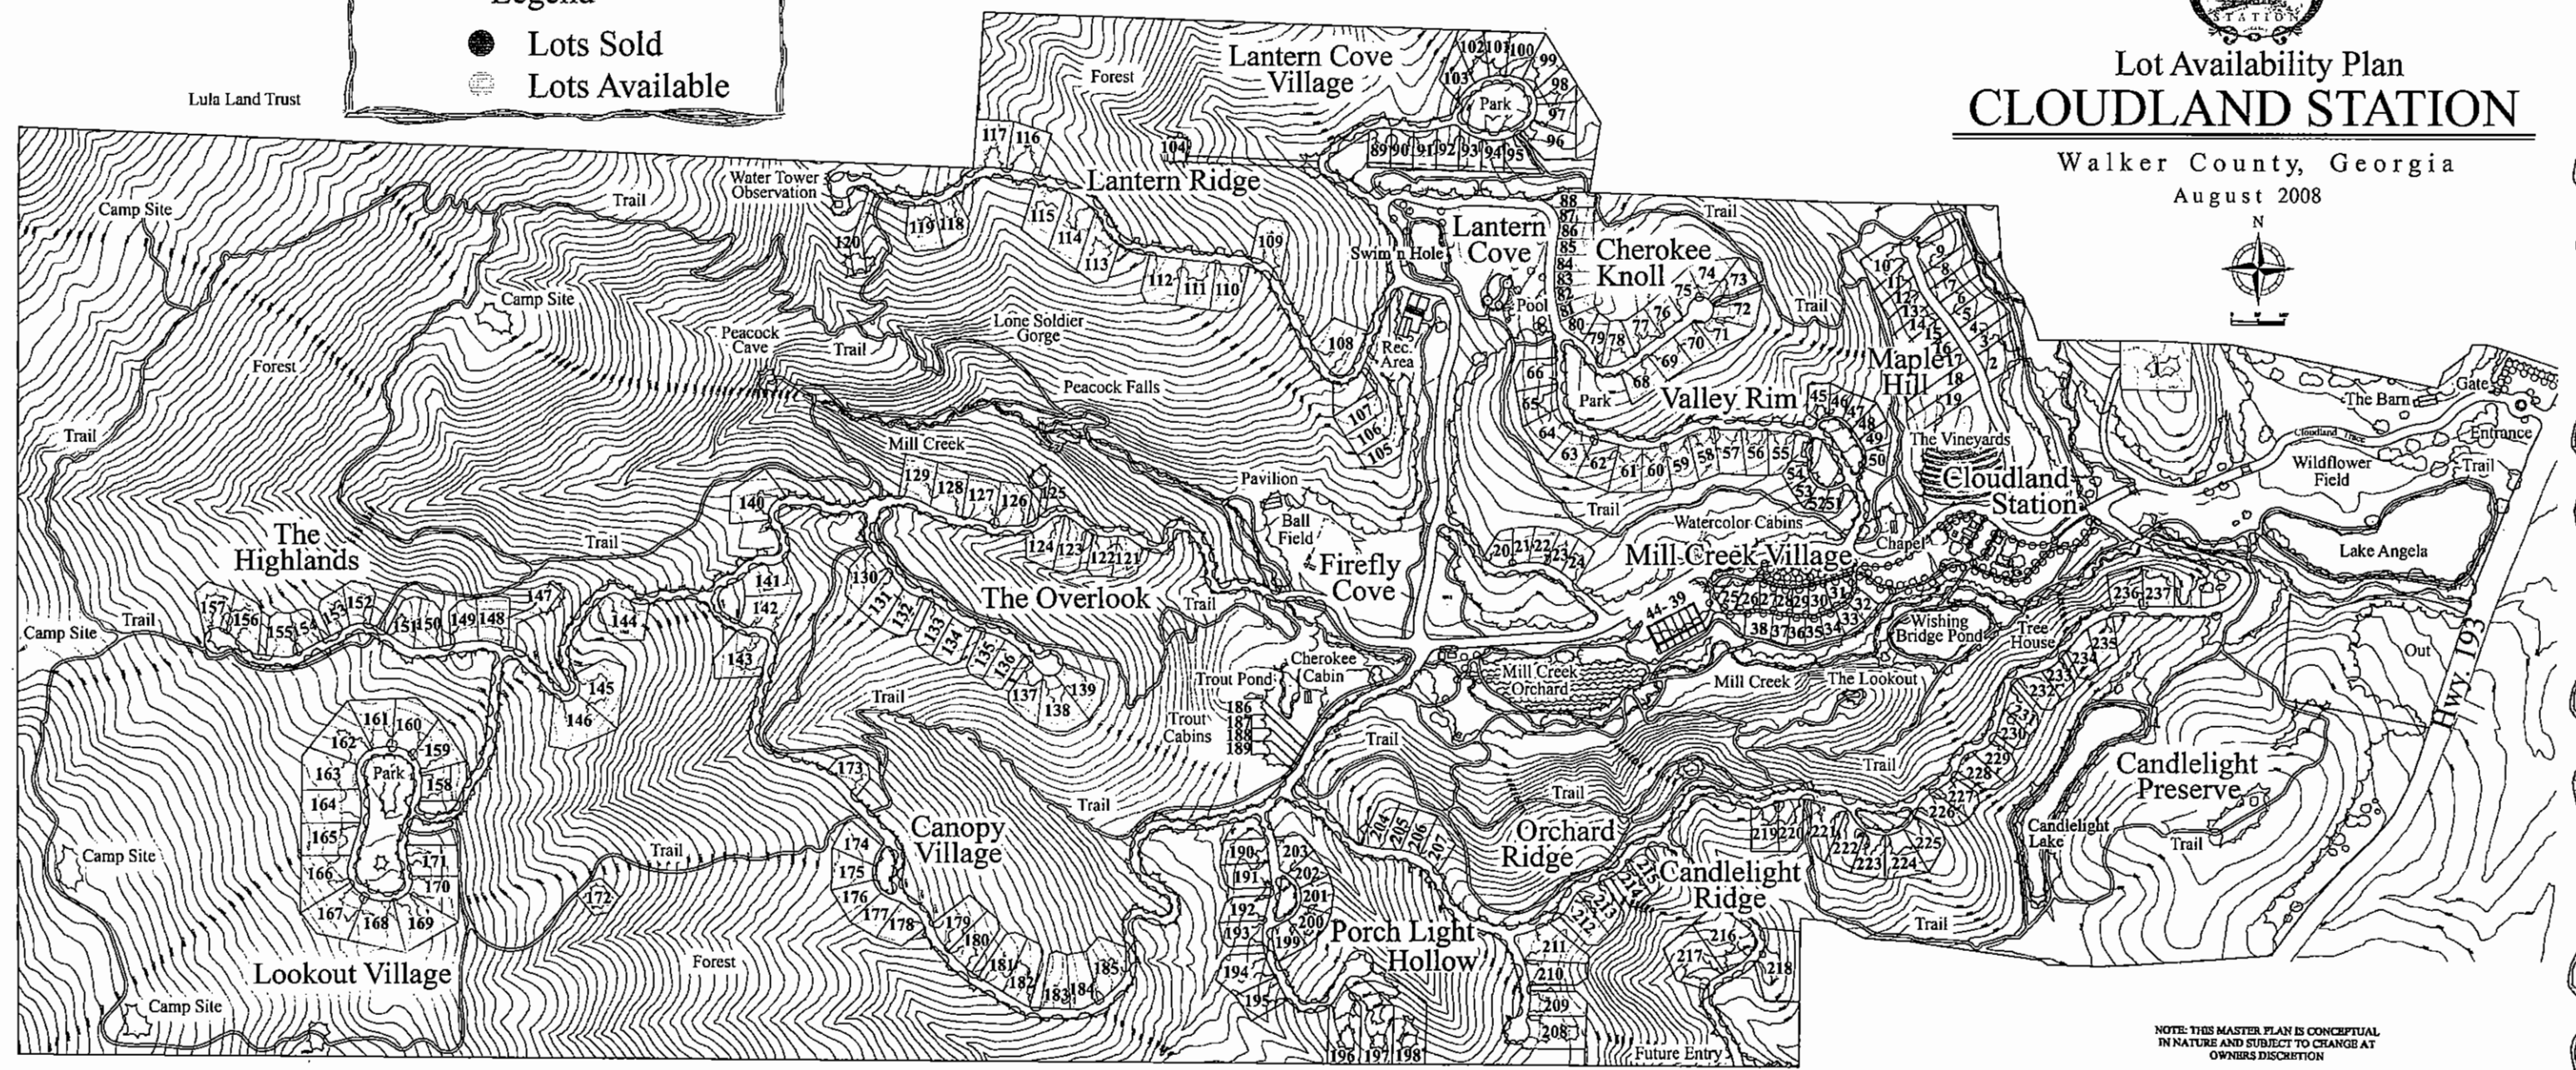

Lot Availability Plan CLOUDLAND STATION

Walker County, Georgia
August 2008

Legend

- Lots Sold
- Lots Available

Lula Land Trust

NOTE: THIS MASTER PLAN IS CONCEPTUAL
IN NATURE AND SUBJECT TO CHANGE AT
OWNERS DISCRETION